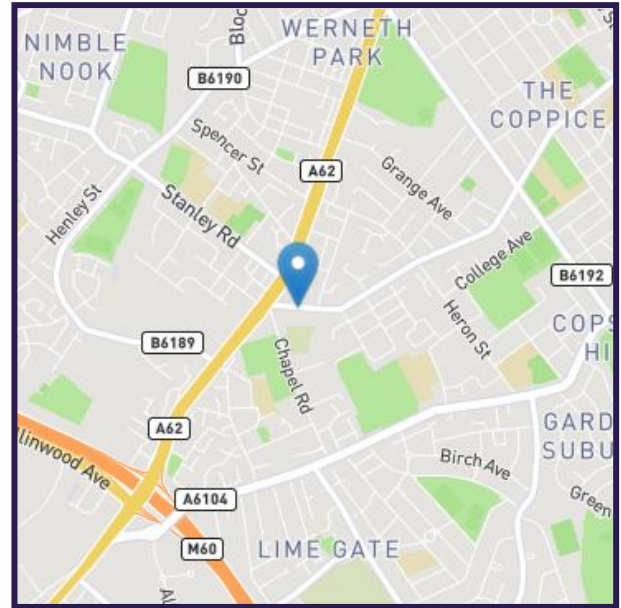

By Car

Travelling from Rochdale/Oldham

From the M60, exit the motorway at junction 22 take the A62 exit to M'cr city centre/Oldham. Keep right at the fork to continue towards Hollinwood Interchange/Manchester Rd/A62. Turn right onto Hollinwood Interchange/Manchester Road/A62. Continue to follow Manchester Road/A62. Take a slight right onto Chamber Road and the assessment centre will be on the right.

OR

Travelling from Rochdale, At Thornham Interchange, take the 2nd exit and stay on the A627(M) heading to Oldham. At junction 1, take the A627/a663 EXIT TO Oldham/Royton/Shaw. At Chadderton Roundabout, take the second exit onto Chadderton Way/A627. At the roundabout, take the 3rd exit onto Oldham Way/A627. Turn left onto the A62 slip road to M60/Ashton-U-Lyne/A627/Manchester/Town Centre West. Keep right to continue towards Manchester Street/A62. At the roundabout, take the 3rd exit onto Manchester Street/A62 heading to M60/Manchester. Turn left onto Chamber Road and the assessment centre will be on the right.